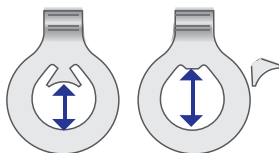

Optimate

High Performance Battery Chargers

BATTERY LEAD SELECTOR

1/4" (M6)

POWERSPORT

BUYING OPTIONS

QTY	MFG#	PART#
20 UNITS	0-01JAR	#3807-0241
20 UNITS	0-31JAR	#3807-0577
20 UNITS	0-31sJAR	#3807-0685 #3807-0677 (CAN)

QTY	MFG#	PART#
1 UNIT	0-01M	#3807-0259

QTY	MFG#	PART#
1 UNIT	0-01D	#3807-0256
20 UNITS	0-01DJAR	#3807-0352
120 UNITS	0-01DJARx6	#3807-0537

1/4" (M6) / 5/16" (M8)

DUAL RING TECHNOLOGY

BUYING OPTIONS

QTY	MFG#	PART#
1 UNIT	0-01	#3807-0159
4 UNITS	0-01x4	#3807-0424
20 UNITS	0-01NJAR	#3807-0540
100 UNITS	0-01x100BOX	#3807-0060
120 UNITS	0-01NJARx6	#3807-0599